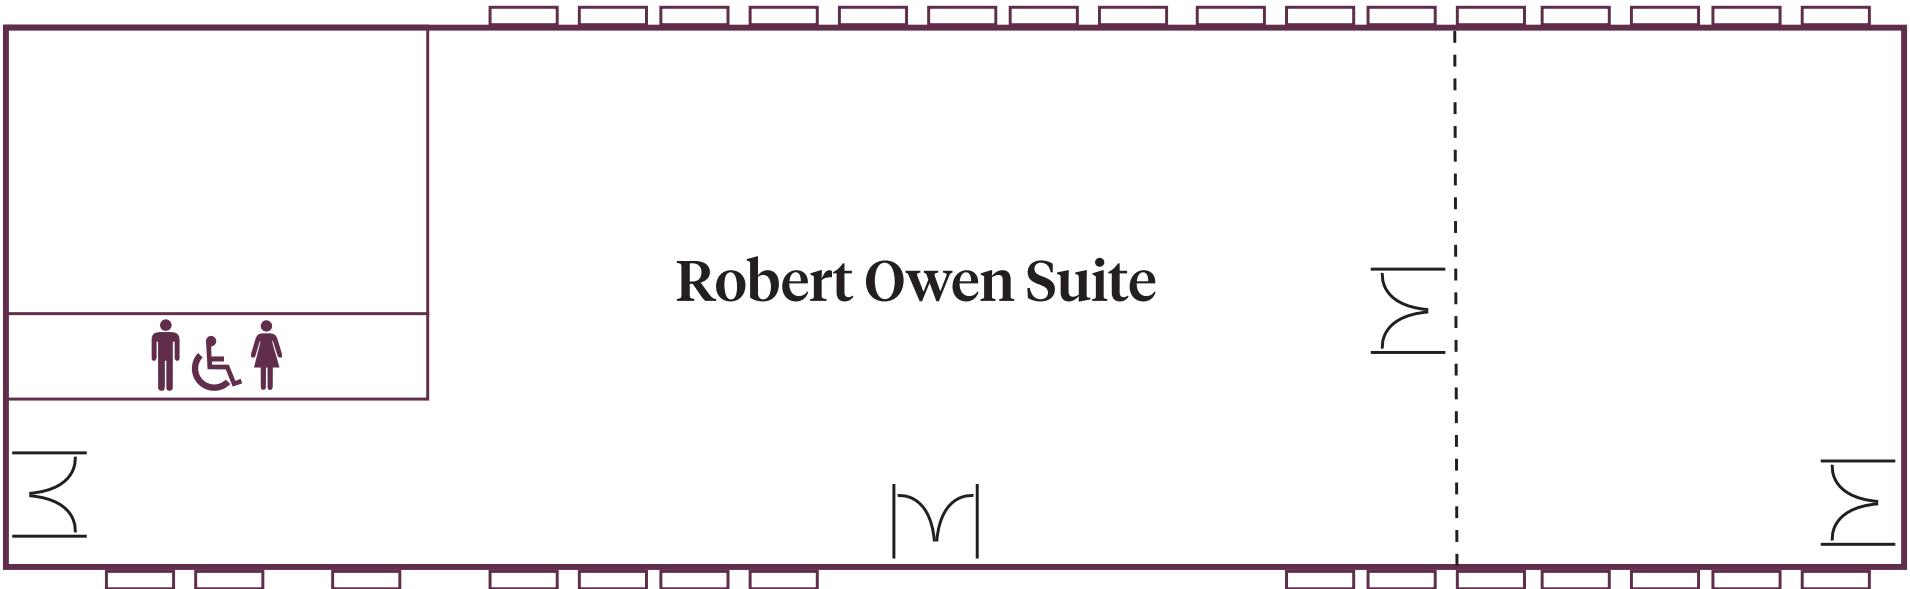

# New Lanark Conference Layout Options

Room	Theatre	Boardroom	Classroom	Reception	Dinner	Length x Width
Robert Owen	150	60	60	180	120	33m x 8m
Bonnington	110	50	50	120	70	17m x 7.7m
Corra Linn	90	50	50	90	60	14.8m x 7.6m
Stonebyres	50	30	30	50	30	8.95m x 7.6m
Dundaff	40	20	18	30	20	8.2m x 7.7m
Musicians Room	150	60	60	180	120	14.5m x 12m
River Room	110	30	60	60	60	11m x 12 m

Robert Owen Suite

**Classroom**

**Theatre**

**Cabaret**

**Boardroom**

**U-Shape**

**Hollow Square**

NEW LANARK  
World Heritage Site