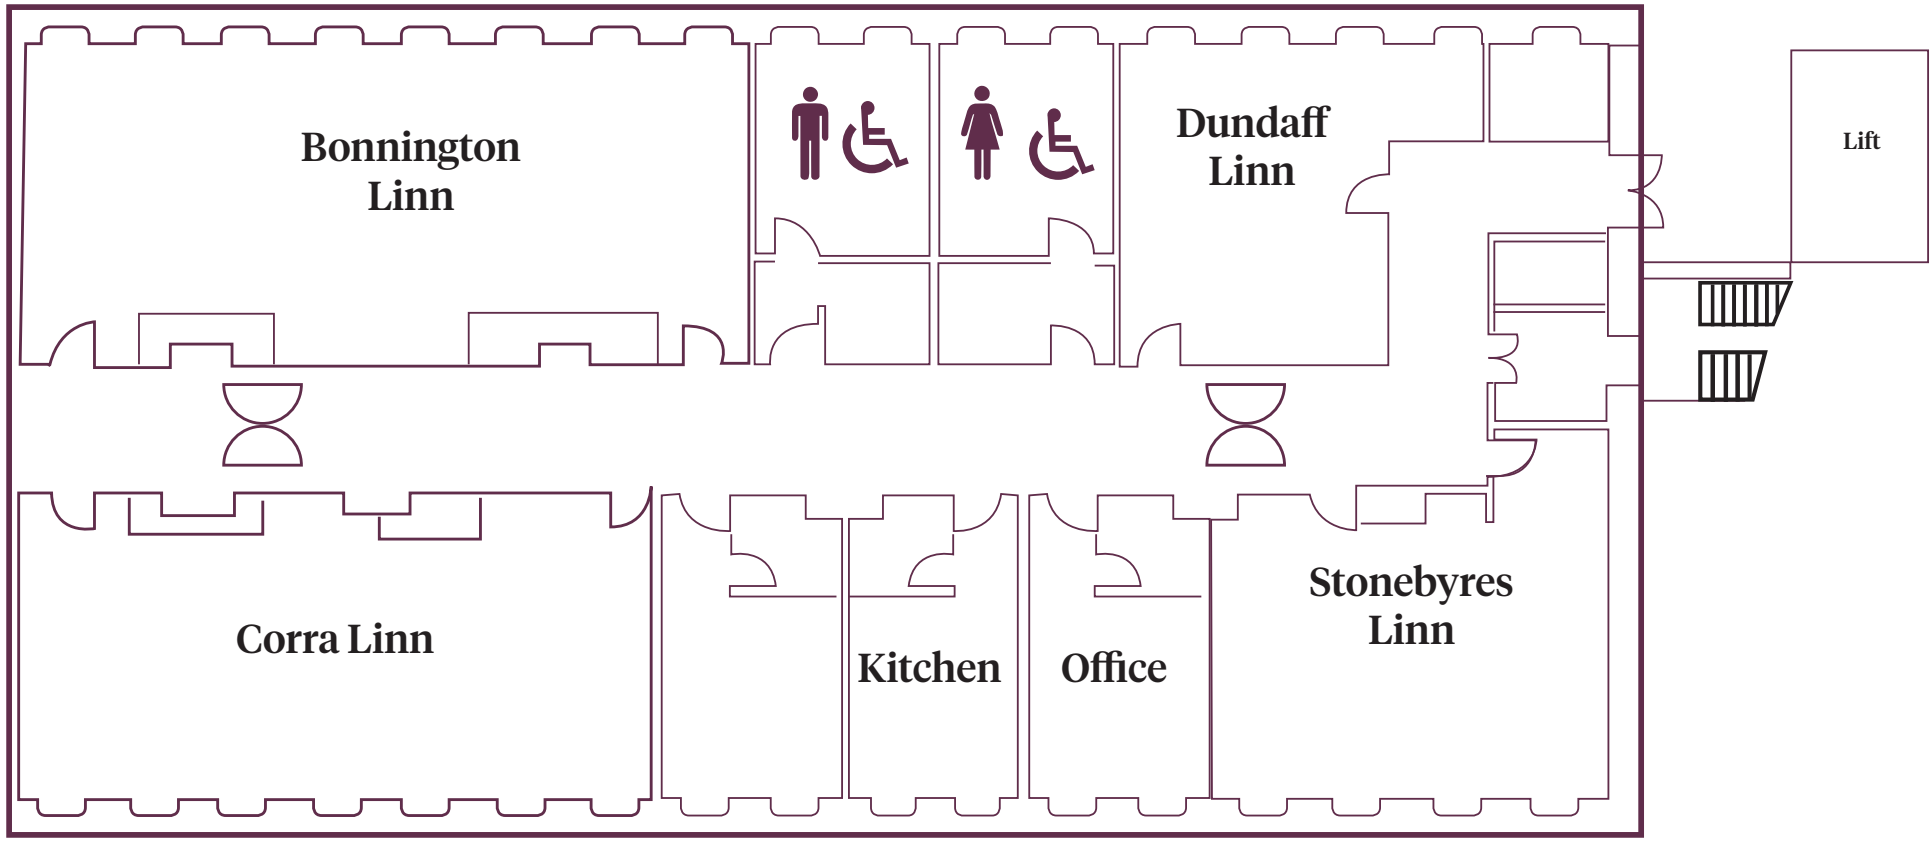

# New Lanark Conference Layout Options

Room	Theatre	Boardroom	Classroom	Reception	Dinner	Length x Width
Robert Owen	150	60	60	180	120	33m x 8m
Bonnington	110	50	50	120	70	17m x 7.7m
Corra Linn	90	50	50	90	60	14.8m x 7.6m
Stonebyres	50	30	30	50	30	8.95m x 7.6m
Dundaff	40	20	18	30	20	8.2m x 7.7m
Musicians Room	150	60	60	180	120	14.5m x 12m
River Room	110	30	60	60	60	11m x 12 m

Robert Owen Suite

**Classroom**

**Theatre**

**Cabaret**

**Boardroom**

**U-Shape**

**Hollow Square**

NEW LANARK  
World Heritage Site