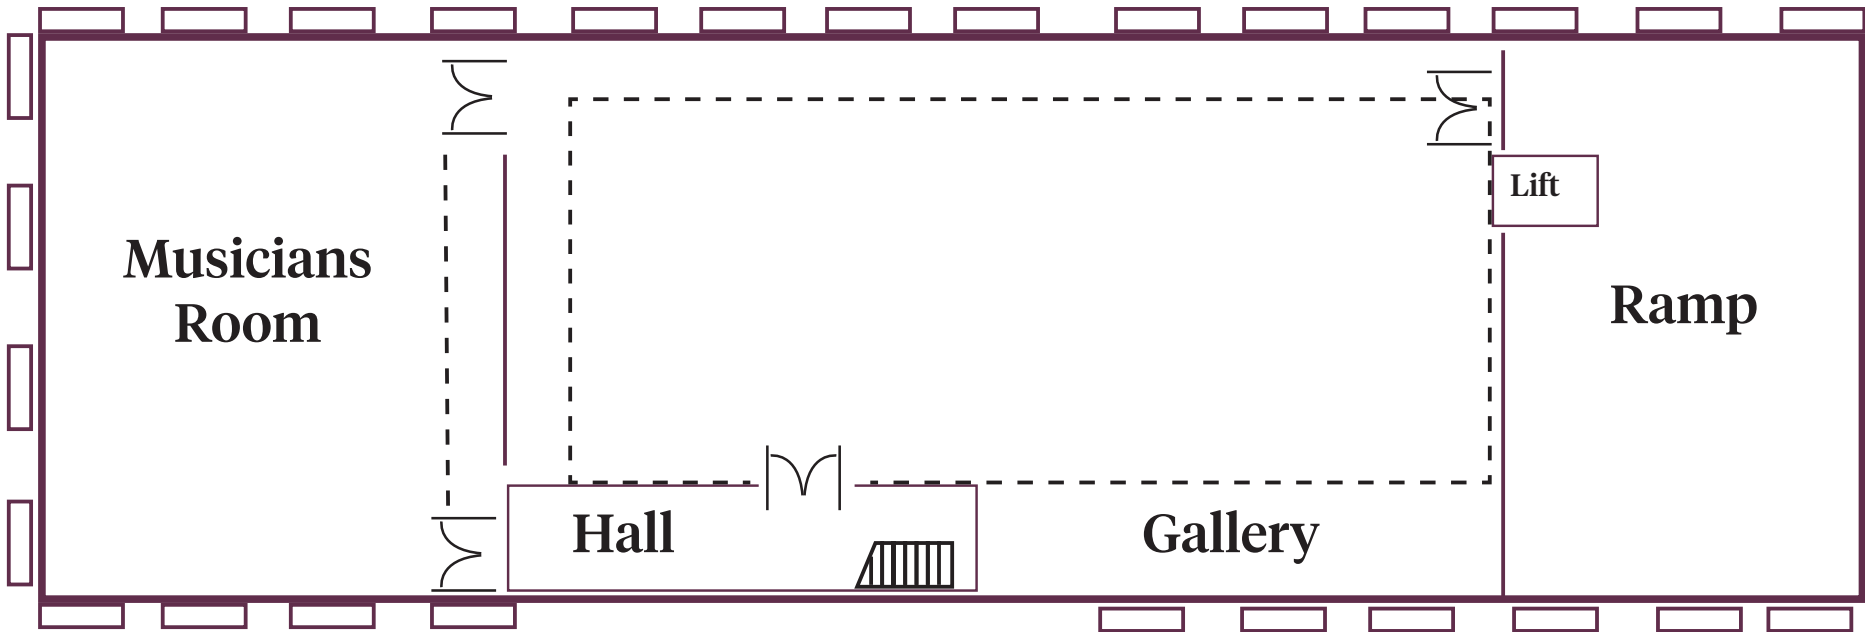

# New Lanark Conference Layout Options

Room	Theatre	Boardroom	Classroom	Reception	Dinner	Length x Width
Robert Owen	150	60	60	180	120	33m x 8m
Bonnington	110	50	50	120	70	17m x 7.7m
Corra Linn	90	50	50	90	60	14.8m x 7.6m
Stonebyres	50	30	30	50	30	8.95m x 7.6m
Dundaff	40	20	18	30	20	8.2m x 7.7m
Musicians Room	150	60	60	180	120	14.5m x 12m
River Room	110	30	60	60	60	11m x 12 m

Robert Owen Suite

**Classroom**

**Theatre**

**Cabaret**

**Boardroom**

**U-Shape**

**Hollow Square**

NEW LANARK  
World Heritage Site